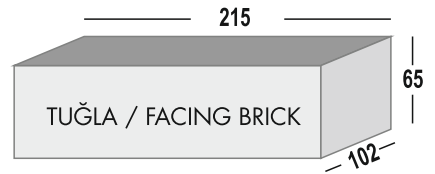

HANDMADE MAX BRICK SLIP

490 x 20 x 40 mm

Ağırlık/ Weight: 600 gr

EL YAPIMI MAX TUĞLA

HANDMADE MAX BRICK

490 x 120 x 40 mm

Ağırlık/ Weight: 4 Kg

Templos Alav Max