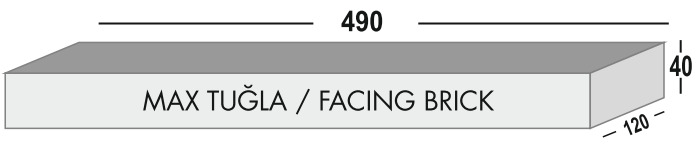

HANDMADE MAX BRICK SLIP

490 x 20 x 40 mm

Ağırlık/ Weight: 600 gr

EL YAPIMI MAX TUĞLA

HANDMADE MAX BRICK

490 x 120 x 40 mm

Ağırlık/ Weight: 4 Kg

Templos Alav Max