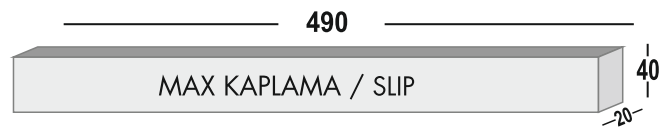

HANDMADE MAX BRICK SLIP

490 x 20 x 40 mm

Ağırlık/ Weight: 600 gr

EL YAPIMI MAX TUĞLA

HANDMADE MAX BRICK

490 x 120 x 40 mm

Ağırlık/ Weight: 4 Kg

Templos Alav Max